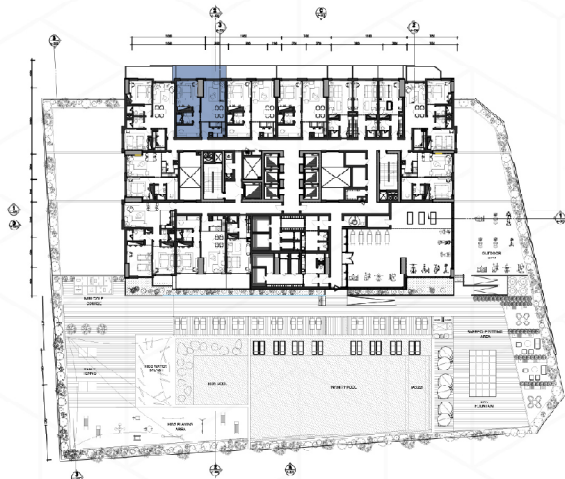

ONE BEDROOM + LIVING ROOM

841.64 - 1588.23 sq. ft.

STARTING FROM **AED 000000**

TYPE **A**

Disclaimer

YOUR LOGO
GO IN HERE